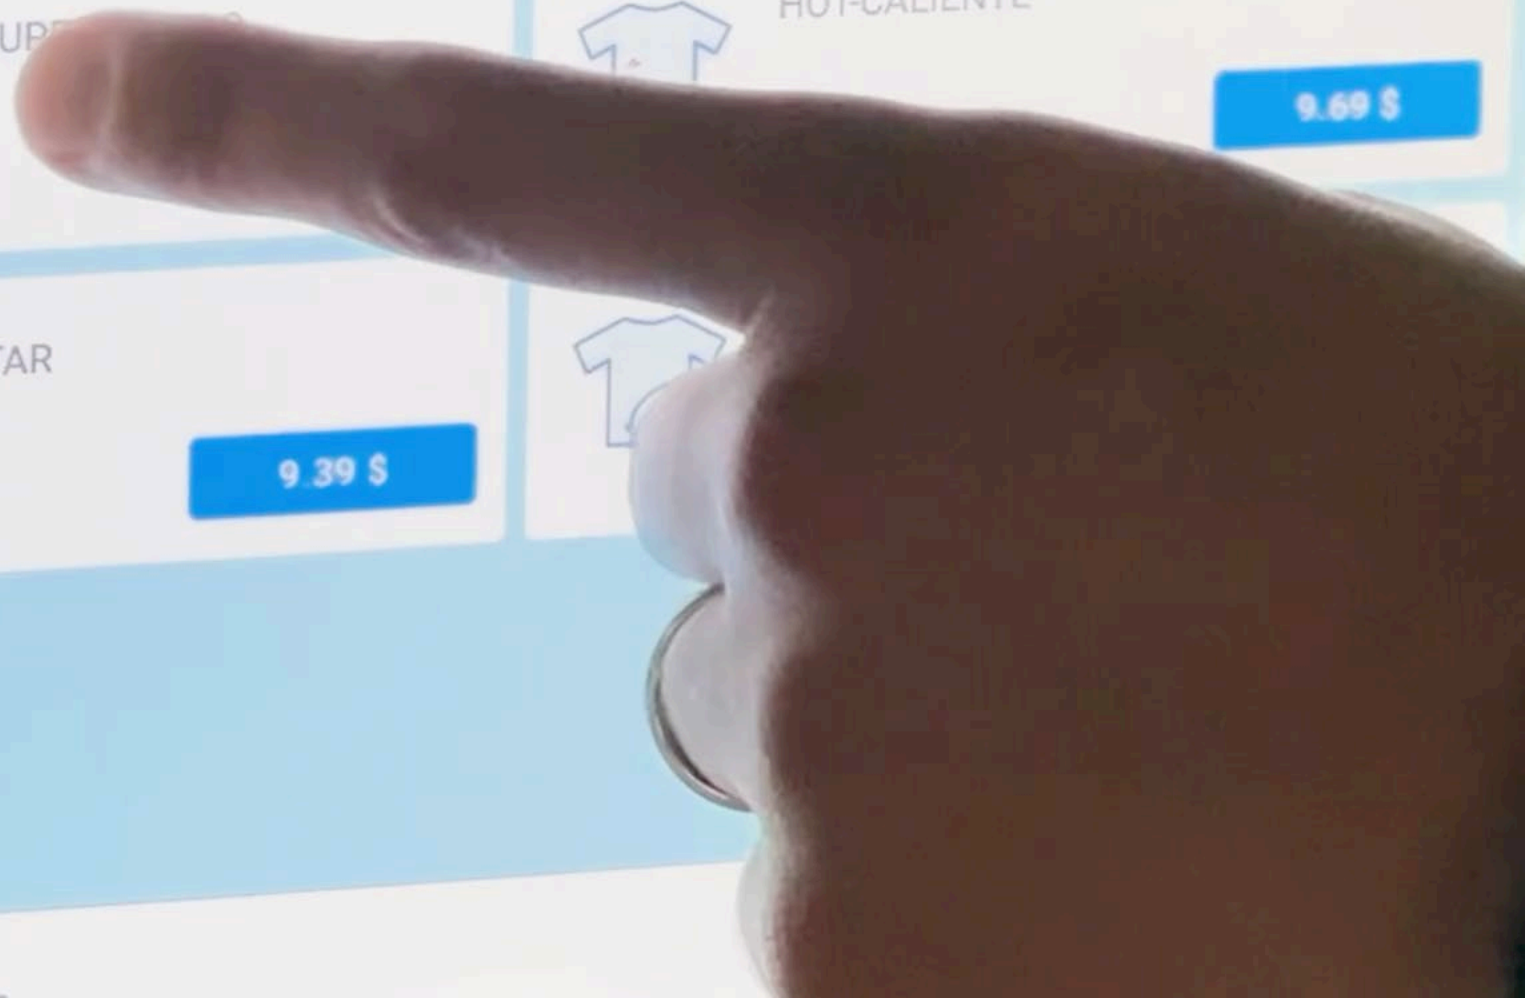

Select program

Add extras

Payment

Wash

SUPERWASH-SUP

🕒 19 min.

HOT-CALIENTE

9.69 $

WARM-CALENTAR

🕒 15 min.

9.39 $